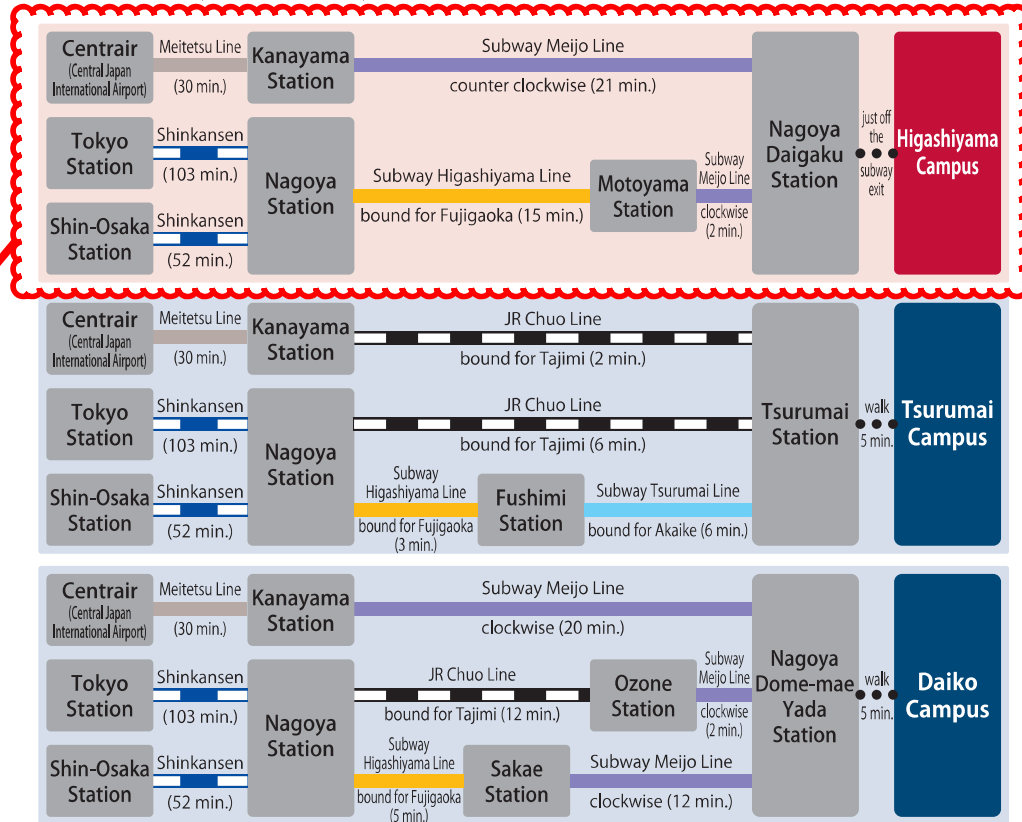

# Transportation Guide

## Access to Nagoya University

Toyoda Auditorium

NU Museum (Furukawa Hall)

Noyori Materials Science Laboratory

Noyori Conference Hall

Disaster Mitigation Research Building

NU Library (Central Library)

IB Building (Integrated Building)

### Subway Meijo Line "Nagoya Daigaku" Station Guide

<b>Exit 1</b>	
<b>Nagoya University West</b>	(Graduate) Schools of Humanities Liberal Arts & Sciences Main Building Nagoya University Library (Central Library) Education Center for International Students
<b>Exit 2</b>	
<b>Nagoya University East</b>	(Graduate) School of Science E&S Building Information Desk University Headquarters Building Toyoda Auditorium, Nagoya University Symposium Nagoya University Museum, Information Plaza
<b>Exit 3</b>	
<b>Nagoya University West</b>	(Graduate) School of Engineering Incubation Facility Student Hall Affiliated Upper and Lower Secondary Schools IB Building (Integrated Building)