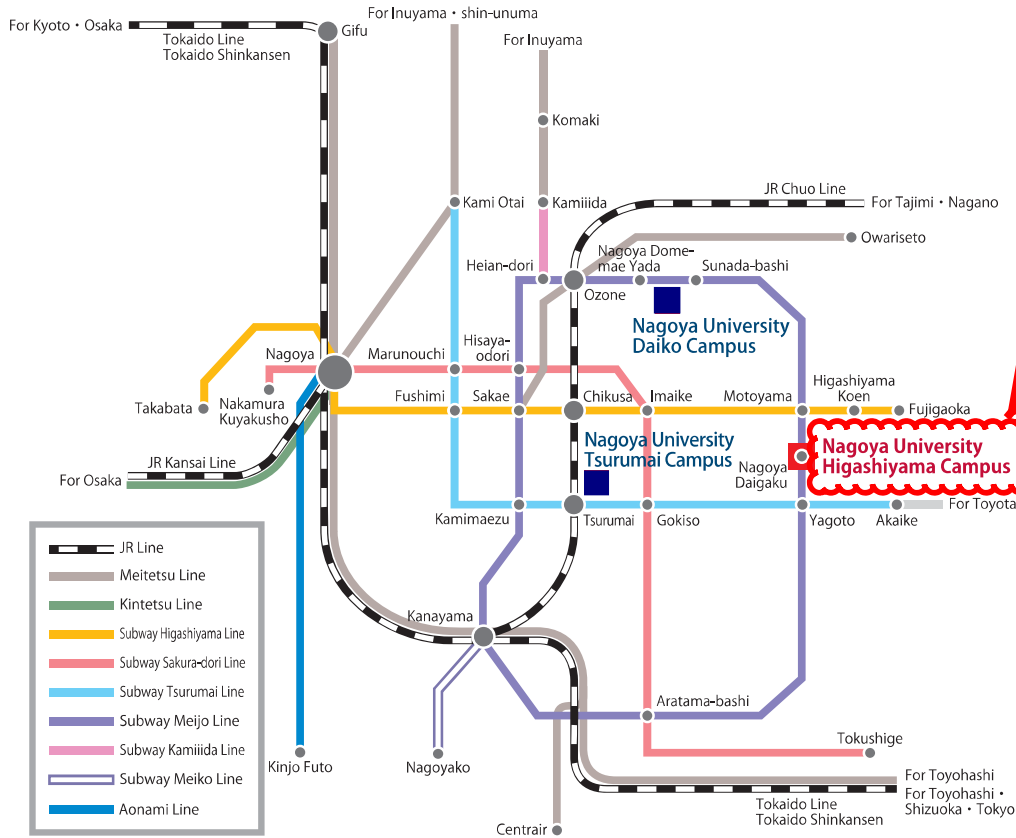

# Transportation Guide

## Access to Nagoya University

Toyoda Auditorium

NU Museum (Furukawa Hall)

Noyori Materials Science Laboratory

Noyori Conference Hall

Disaster Mitigation Research Building

NU Library (Central Library)

IB Building (Integrated Building)

### Subway Meijo Line "Nagoya Daigaku" Station Guide

<b>Exit 1</b>	
<b>Nagoya University West</b>	(Graduate) Schools of Humanities Liberal Arts & Sciences Main Building Nagoya University Library (Central Library) Education Center for International Students
<b>Exit 2</b>	
<b>Nagoya University East</b>	(Graduate) School of Science E&S Building Information Desk University Headquarters Building Toyoda Auditorium, Nagoya University Symposium Nagoya University Museum, Information Plaza
<b>Exit 3</b>	
<b>Nagoya University West</b>	(Graduate) School of Engineering Incubation Facility Student Hall Affiliated Upper and Lower Secondary Schools IB Building (Integrated Building)